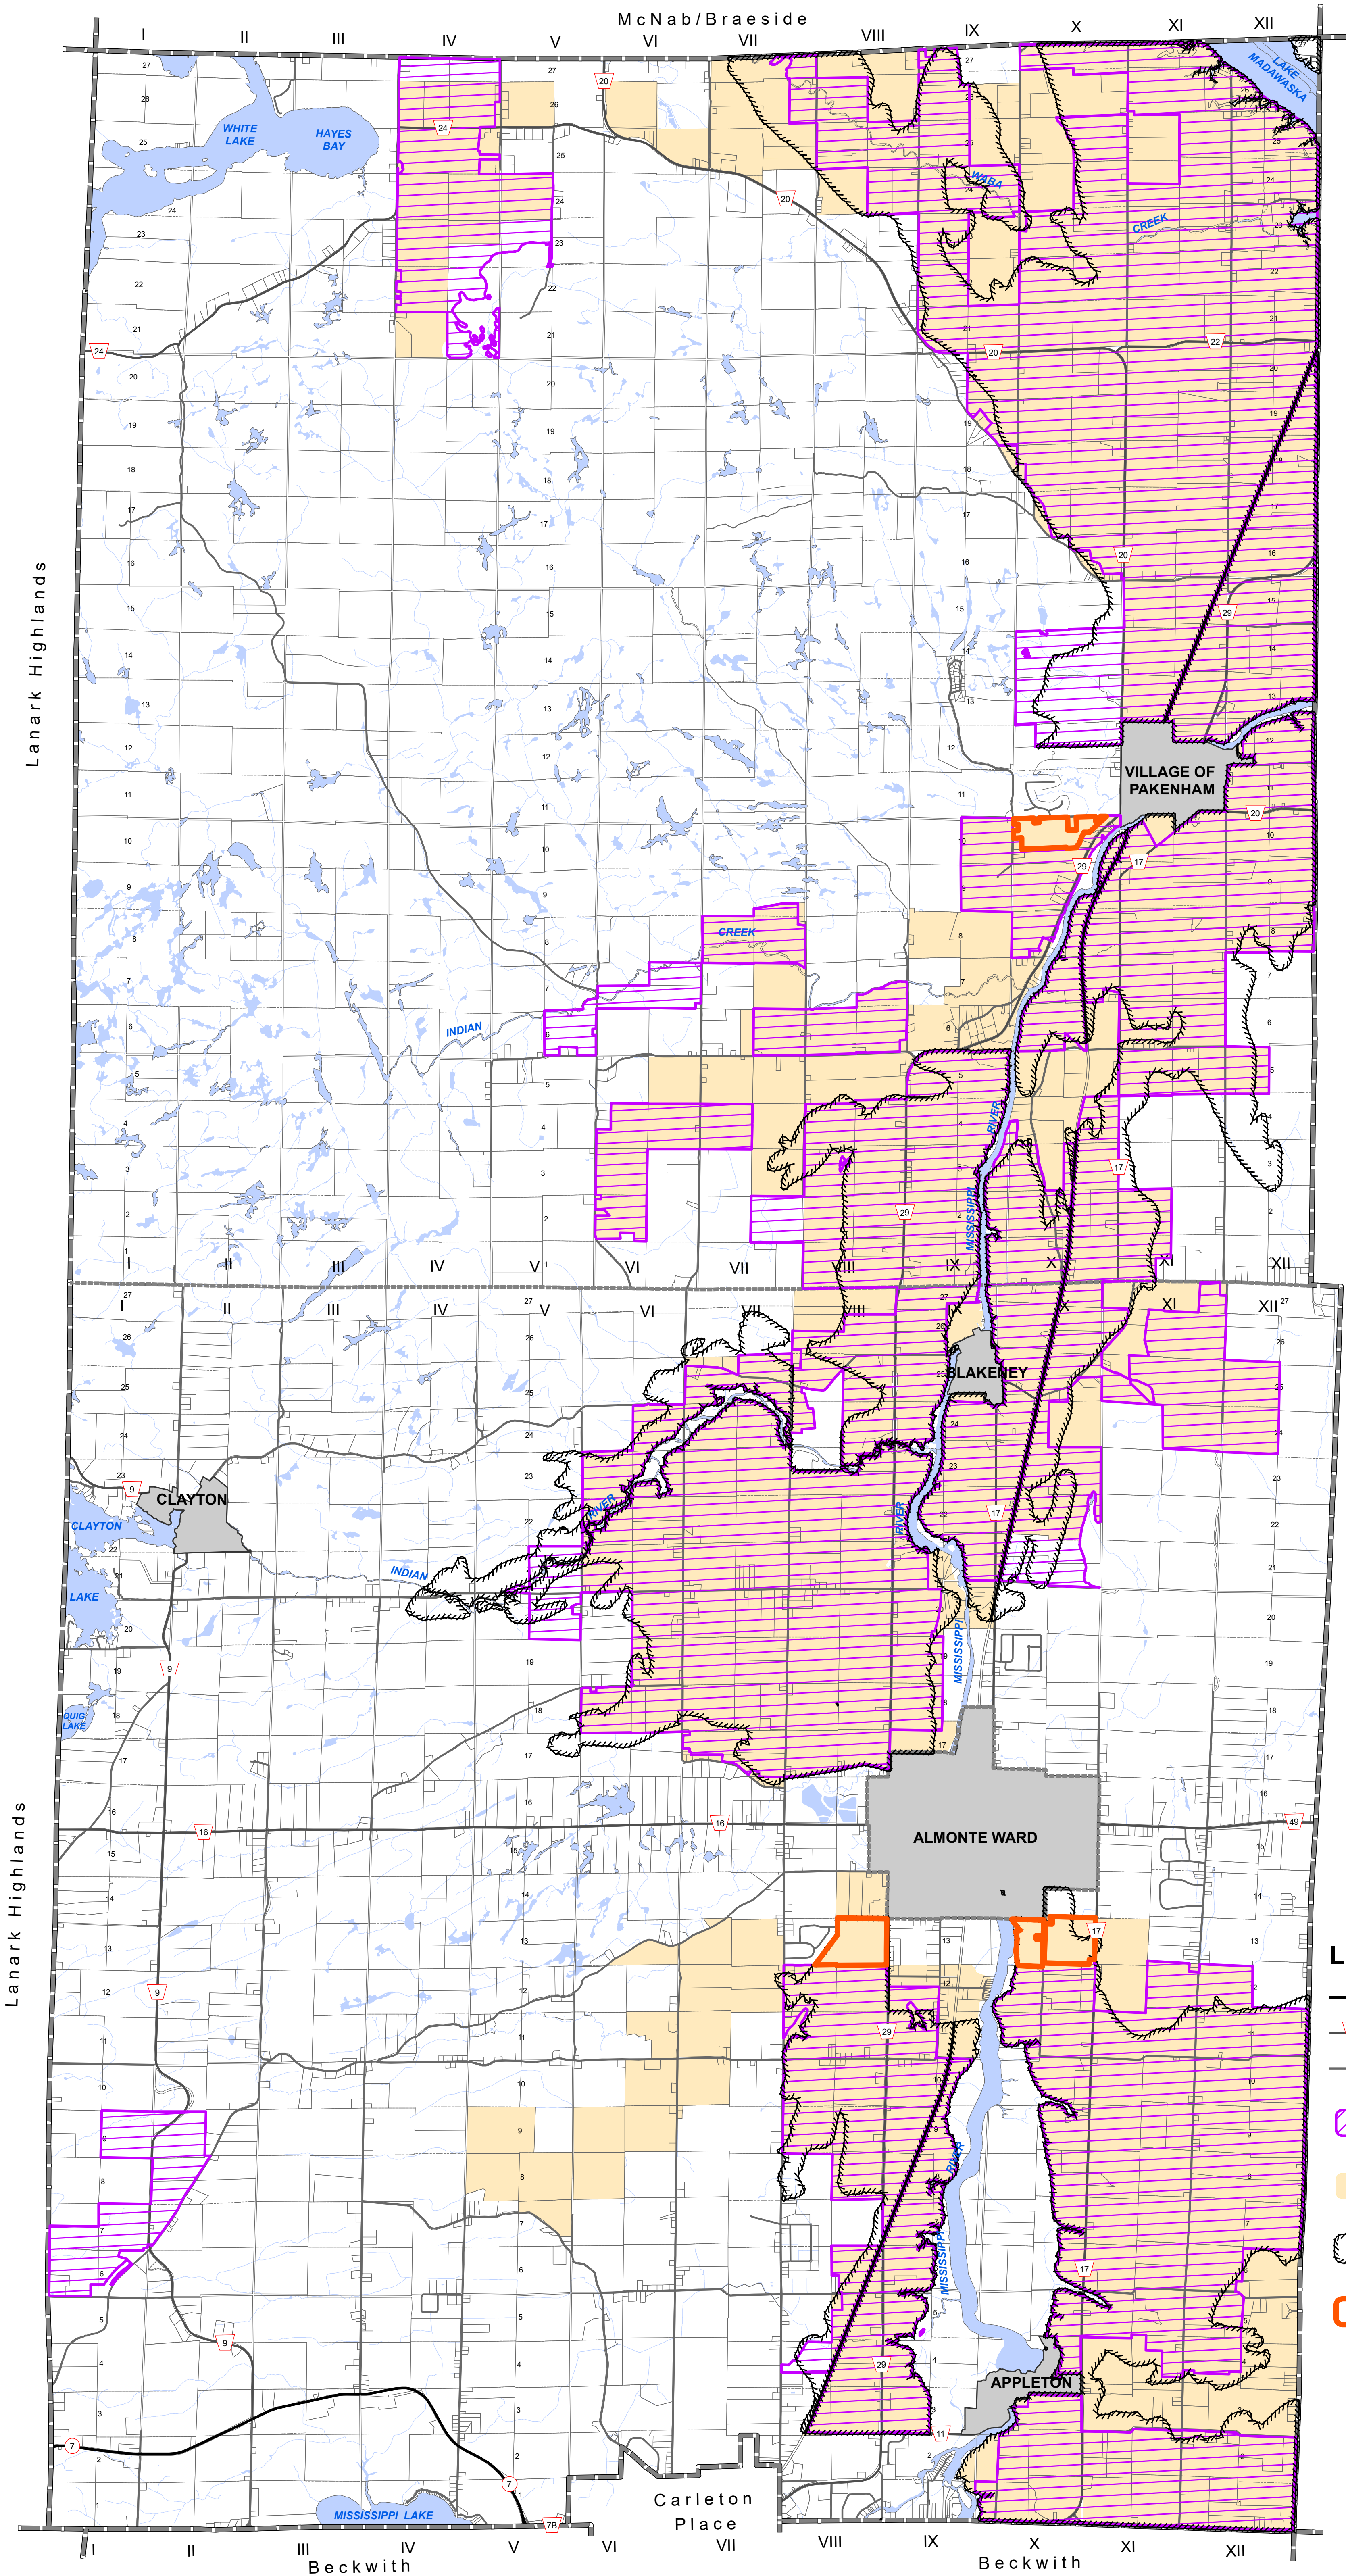

Proposed Agriculture Delineation

Legend

- Provincial Highway
- County Road
- Other Roads
- 2022 Proposed Agriculture (LEAR)
Total area = 13,564ha
- 2018 Proposed Agriculture (OMAFRA)
Total area = 15,585ha
- 2006 Agriculture (Existing Official Plan)
Total area = 11,705ha
- Proposed Rural designation based on professional agrologist report.